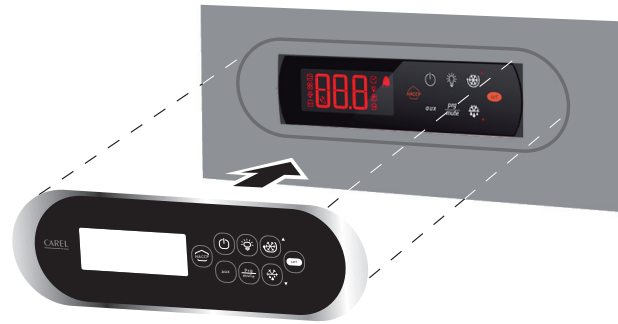

easy wide montaggio retro pannello con policarbonato / easy wide rear panel mounting with polycarbonate

phase 1

phase 2

phase 3

CAREL

CAREL INDUSTRIES HQs
via dell'Industria, 11 - 35020 Brugine - Padova (Italy)
Tel. (+39) 049 9716611 - Fax (+39) 049 9716600
<http://www.carel.com> - e-mail: carel@carel.com