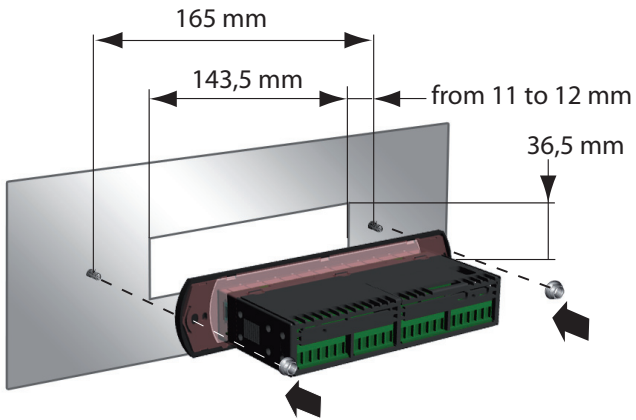

easy wide montaggio retro pannello con policarbonato / easy wide rear panel mounting with polycarbonate

phase 1

phase 2

phase 3

CAREL

CAREL INDUSTRIES HQs
via dell'Industria, 11 - 35020 Brugine - Padova (Italy)
Tel. (+39) 049 9716611 - Fax (+39) 049 9716600
<http://www.carel.com> - e-mail: carel@carel.com