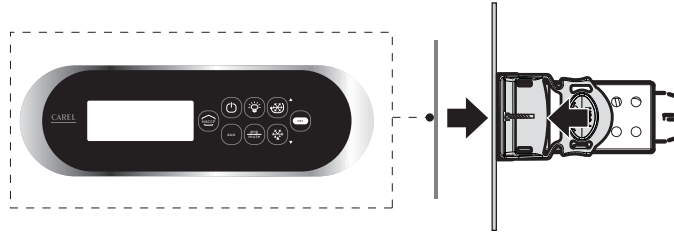

easy wide montaggio retro pannello con policarbonato / easy wide rear panel mounting with polycarbonate

phase 1

phase 2

phase 3

CAREL

CAREL INDUSTRIES HQs
via dell'Industria, 11 - 35020 Brugine - Padova (Italy)
Tel. (+39) 049 9716611 - Fax (+39) 049 9716600
<http://www.carel.com> - e-mail: carel@carel.com