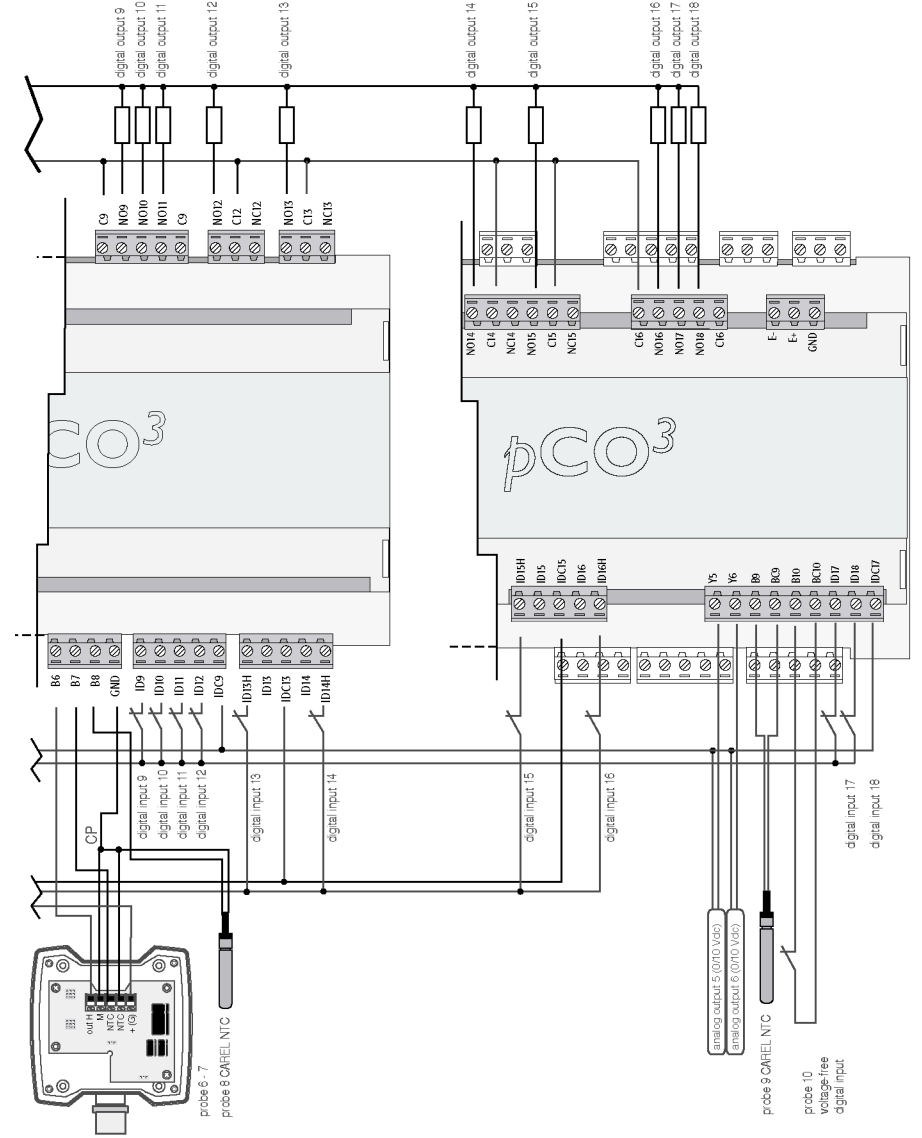

SMALL

MEDIUM

LARGE

CAREL

BRUGINE (PD) Italy
Tel. 049. 9716611

www.carel.com

DOCUMENT TYPE
WIRING DIAGRAM

DESCRIPTION
pCO³: programmable electronic controller

NOTE

| | |
|-----------------|------------|
| DATE | REL. |
| 01.03.06 | 4.0 |

CODE
PCO3*