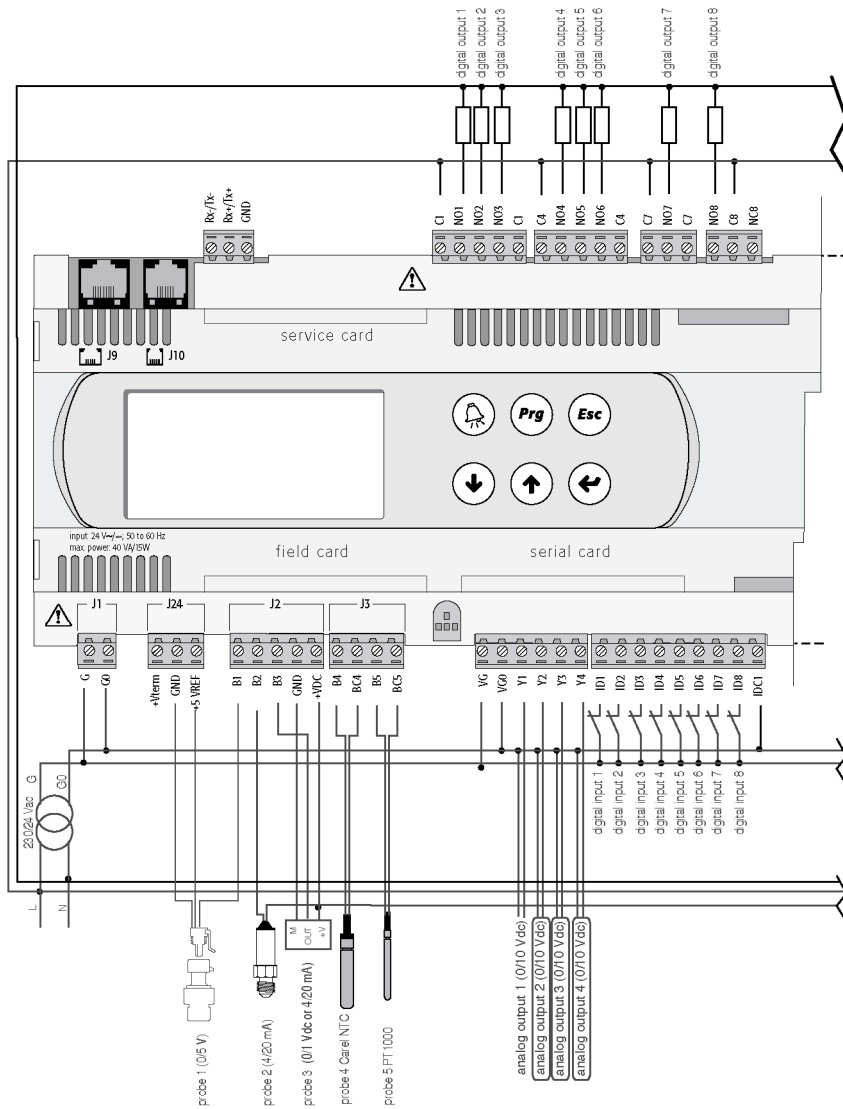

SMALL

MEDIUM

LARGE

CAREL

BRUGINE (PD) Italy
Tel. 049. 9716611

www.carel.com

DOCUMENT TYPE
WIRING DIAGRAM

DESCRIPTION
pCO³: programmable electronic controller

NOTE

| | |
|-----------------|------------|
| DATE | REL. |
| 01.03.06 | 4.0 |

CODE
PCO3*